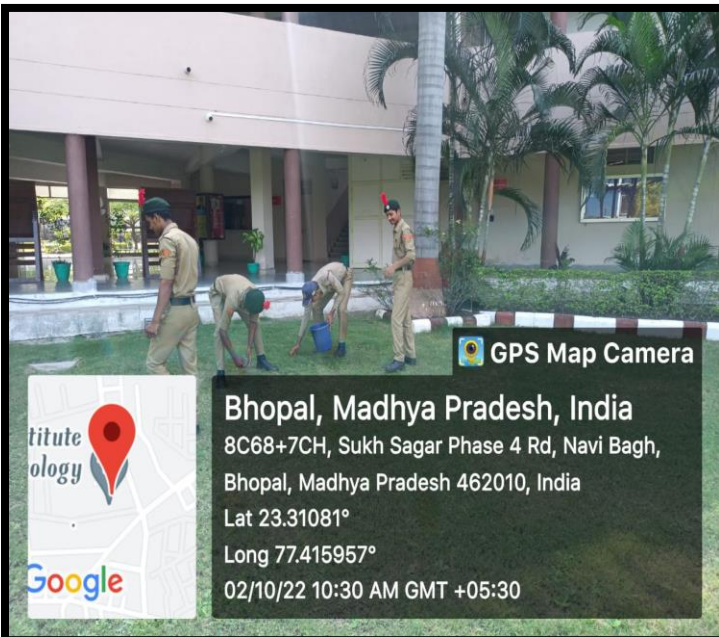

Bhopal, Madhya Pradesh, India

8C68+7CH, Sukh Sagar Phase 4 Rd, Navi Bagh, Bhopal, Madhya Pradesh 462010, India

Lat 23.31081°

Long 77.415957°

02/10/22 10:30 AM GMT +05:30