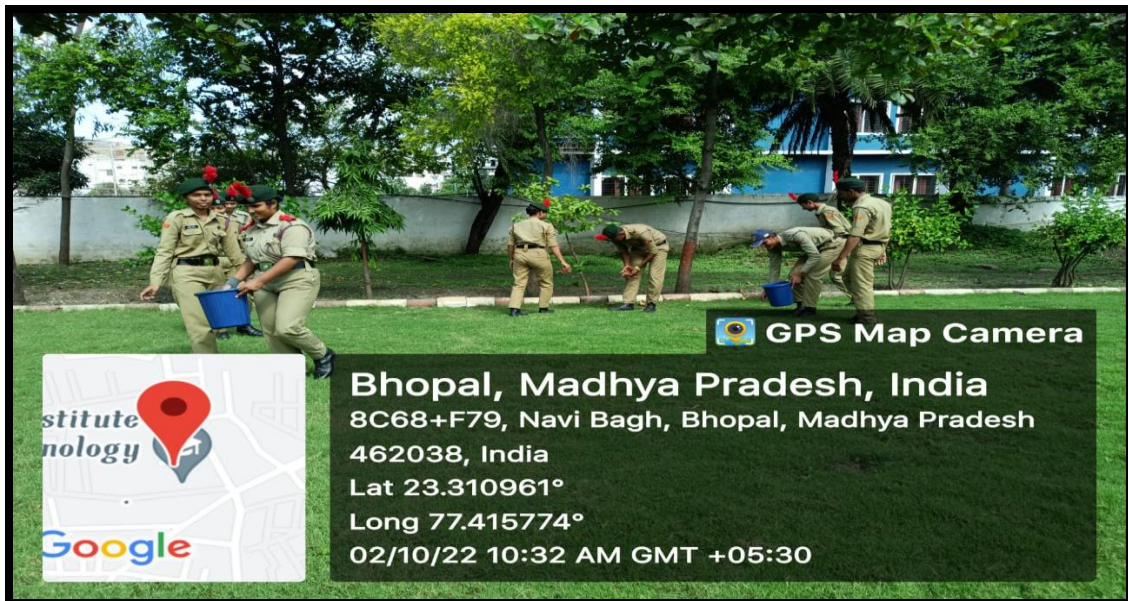

Bhopal, Madhya Pradesh, India

8C68+F79, Navi Bagh, Bhopal, Madhya Pradesh 462038, India

Lat 23.310961°

Long 77.415774°

02/10/22 10:32 AM GMT +05:30