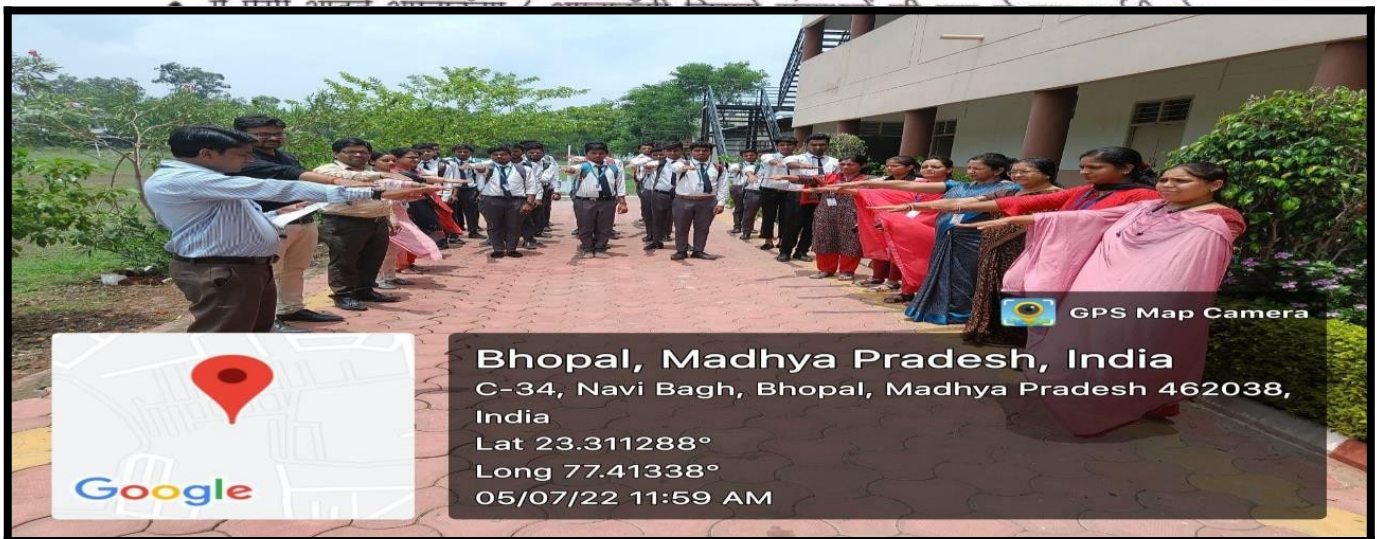

Bhopal, Madhya Pradesh, India
C-34, Navi Bagh, Bhopal, Madhya Pradesh 462038, India
Lat 23.311269°
Long 77.413377°
05/07/22 11:59 AM

GPS Map Camera

Bhopal, Madhya Pradesh, India
C-34, Navi Bagh, Bhopal, Madhya Pradesh 462038, India
Lat 23.311288°
Long 77.41338°
05/07/22 11:59 AM

GPS Map Camera

● म पर्यावरण का सफाई का ध्यान रखगा / रखगी।

Bhopal, Madhya Pradesh, India
C-34, Navi Bagh, Bhopal, Madhya Pradesh 462038, India
Lat 23.311206°
Long 77.413391°
05/07/22 12:01 PM

GPS Map Camera

Bhopal, Madhya Pradesh, India
C-34, Navi Bagh, Bhopal, Madhya Pradesh 462038, India
Lat 23.311271°
Long 77.413386°
05/07/22 12:00 PM

GPS Map Camera