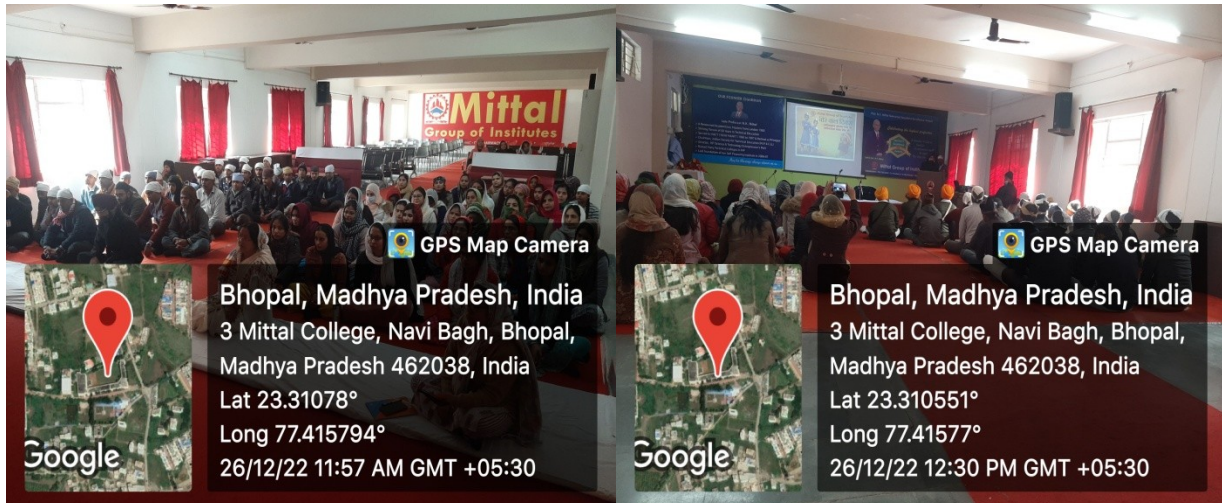

MITTAL INSTITUTE OF EDUCATION
(Approved By NCTE, New Delhi & Affiliated to BU, Bhopal M.P.)

Opposite Bhopal Memorial Hospital & Research Center Nabi Bagh, Bhopal -38
Ph. 0755-2980081 E-mail: miebpl2009@gmail.com

Veer Bal Divas

26 December 2022

Mittal Institute of Education is celebrated the shahidi of Sahebjada Jorawar Singh ji & Sahebjada Fateh Singh ji as veer bal Divas on 26th December. To commemorate the occasion *ardas* has been organized at our seminar hall. To solemnize the event Ragi Jattha from Guru Nanak Durbar, Gurudwara for Shabad Kirtan were present and Secretary Guru Nanak Durbar, Gurudwara Bhai Kuljeet Singhji enlightened the audience of students & faculties with the history of biography of Sikhs and details of valor of Guru Govind Singh's sons Sahebjade Jorawar Singh ji & Sahebjada Fateh Singh ji. 62 students & 18 faculty members attended the program.

GPS Map Camera

Bhopal, Madhya Pradesh, India
3 Mittal College, Navi Bagh, Bhopal,
Madhya Pradesh 462038, India
Lat 23.310751°
Long 77.415782°
26/12/22 11:57 AM GMT +05:30

GPS Map Camera

Bhopal, Madhya Pradesh, India
3 Mittal College, Navi Bagh, Bhopal,
Madhya Pradesh 462038, India
Lat 23.31078°
Long 77.415794°
26/12/22 11:57 AM GMT +05:30

GPS Map Camera

Bhopal, Madhya Pradesh, India
3 Mittal College, Navi Bagh, Bhopal,
Madhya Pradesh 462038, India
Lat 23.310551°
Long 77.41577°
26/12/22 12:30 PM GMT +05:30